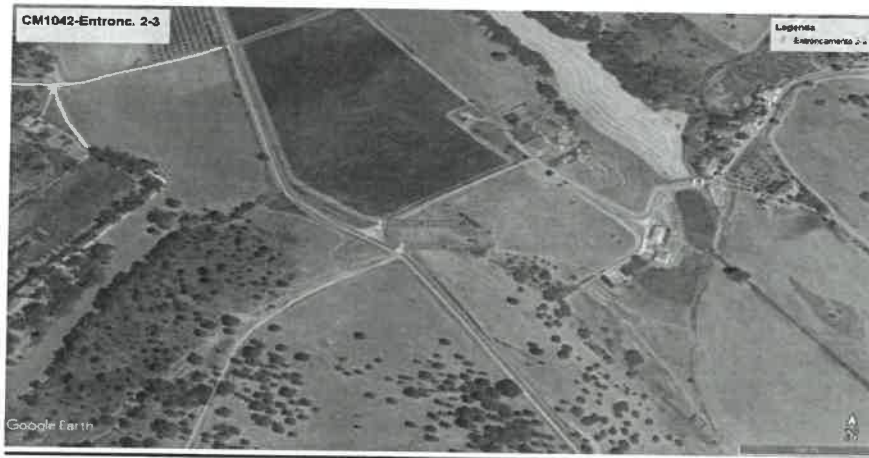

Entroncamentos 1 e 2

4
69
~

Handwritten notes in blue ink, including an arrow pointing down and some illegible scribbles.

CM1042 –Praça Toiros R. Moinhos / EM 508

Fotos

CM1042 –Praça Toiros R. Moinhos / EM 508

Handwritten notes in blue ink, including a large stylized signature and a wavy line below it.

Entroncamento 1

Entroncamentos 2 e 3

Entroncamento 4

A
C
g

CM1040 – EM506-1 / Aldeia de Sande

Fotos

CM1040 – EM506-1 / Aldeia de Sande

Handwritten signature in blue ink, possibly reading "G. A. S.", with a checkmark above and a flourish below.

Entroncamento 1

Entroncamento 2 e 3

CM1040 – EM506-1 / Aldeia de Sande

Cruzamento 1

Cruzamento 2